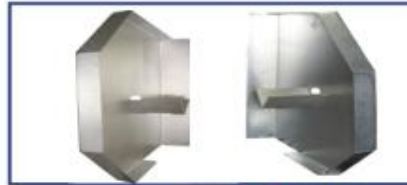

ROLLING GATE SUPPLY

- PIN / EARS

TORSION SPRINGS

SPRING BOX

BAND SPRINGS

- PB 2 / SWITCH

- CENTRAL MOTOR

CHAIN SYSTEM